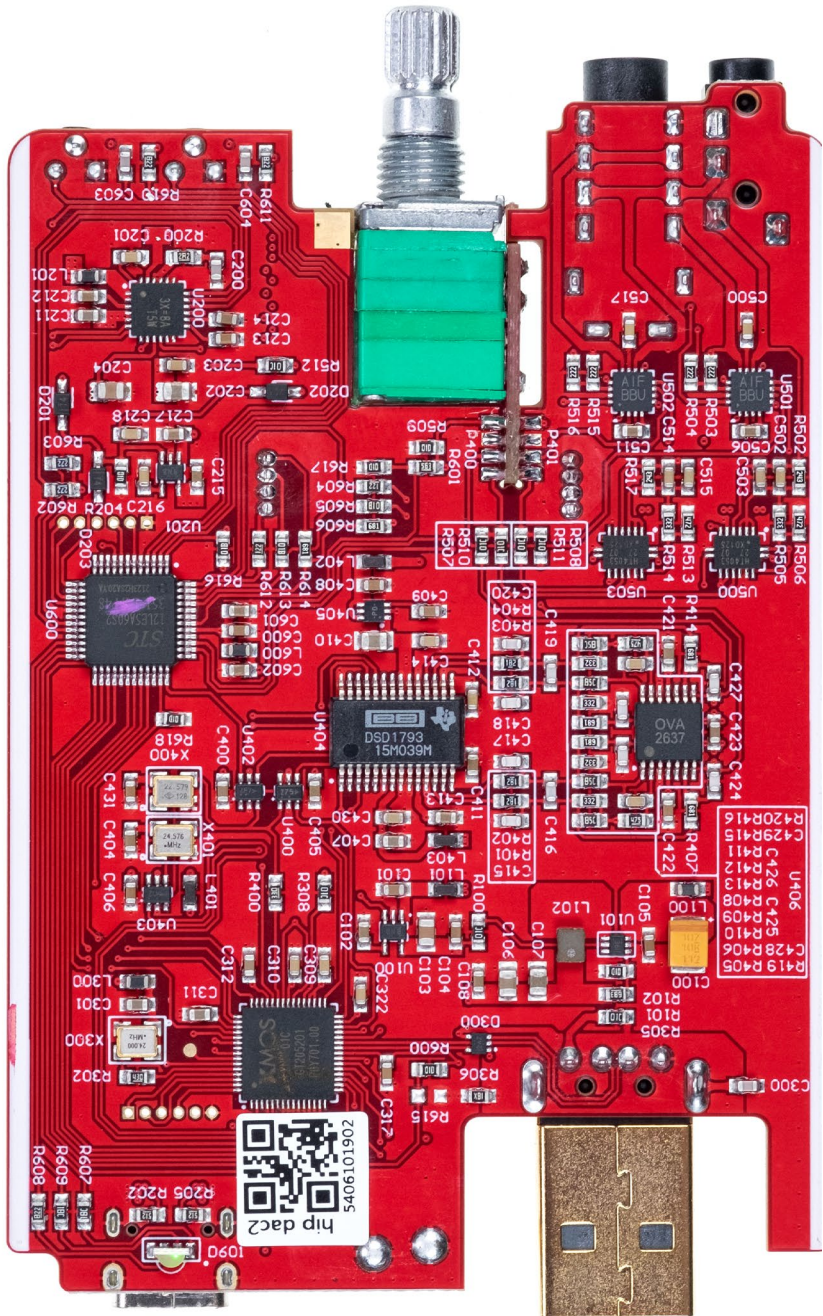

# Connection Guide

**Headphones 4.4mm**  
Balanced

**Headphones 3.5mm**  
Single-Ended

**USB Input**  
Phone/PC

**USB-C Charging**  
5V only

# PCB