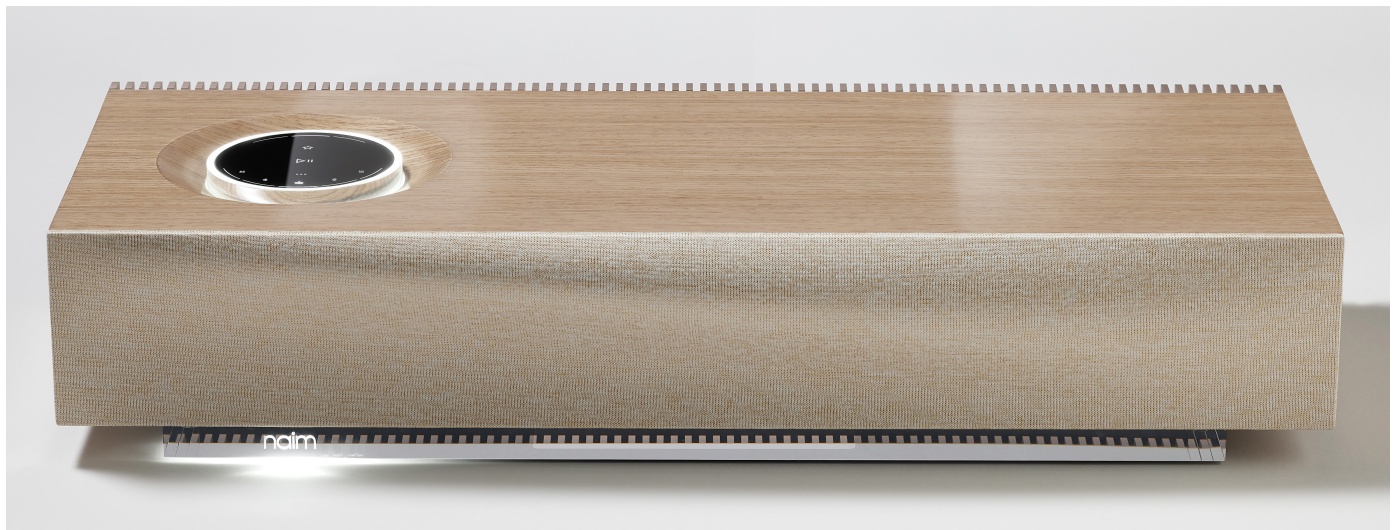

Mu-so Wood Edition Light Oak Finish

Introducing a new, premium Wood Edition of the award-winning Mu-so 2nd Generation - the wireless speaker system that excels with music and TV. Available alongside existing models, the new Mu-so Wood Edition blends superb performance with exquisite styling.

Mu-so Wood Edition is dressed in sustainable Ayous hardwood, expertly treated and lacquered to give the appearance of a Light Oak finish. The iconic Mu-so heatsink also has a new anodised aluminium tint, with the speaker finished by a neutral-toned, woven front grille.

Features

- Blends class-leading performance and timeless design with a luxurious new finish. The perfect premium audio companion for homes with classic or contemporary interiors.

- Experience the exceptional sound quality and features that have won Mu-so 2nd Generation global acclaim.

Finish: Ayous, sustainable African hardwood casework, with a high gloss finish.

SPEAKERS: Stereo 3-way; dsp-optimised vented box acoustic system.