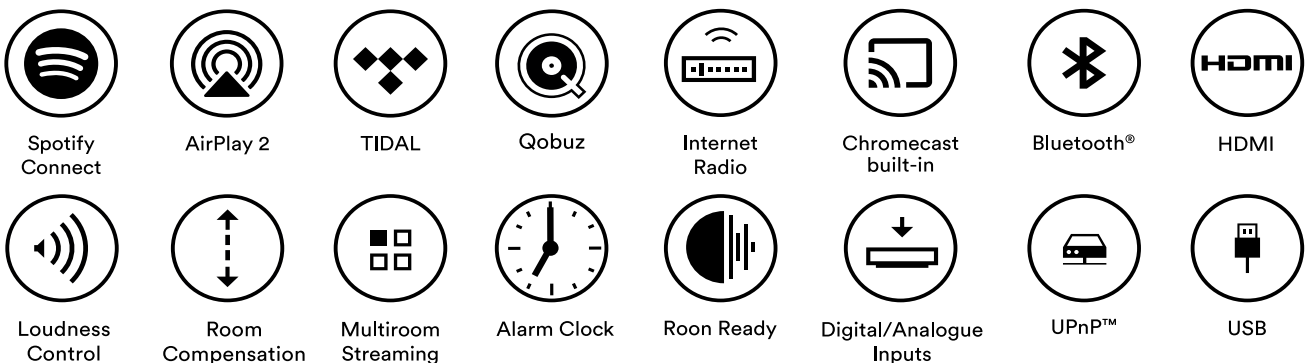

Features

- Blends class-leading performance and timeless design with a luxurious new finish. The perfect premium audio companion for homes with classic or contemporary interiors.

- Experience the exceptional sound quality and features that have won Mu-so 2nd Generation global acclaim.

- Enjoy a world of radio stations and direct streaming from Spotify, Tidal and Qobuz, plus easy playback from all your devices with Bluetooth, Apple AirPlay 2 (including Apple Music), and Chromecast built-in, which delivers multiple services including Deezer and Google Play Music.

- Accurate, powerful performance: 450 Watts of power paired with premium processing and sophisticated speaker drivers, optimised by Focal.

- Transformative TV sound. Simply connect via HDMI to hear more from your favourite shows, movies and games.

- Seamless music throughout your home. Mu-so's multi-room capability lets you stream the same song in beat-perfect sync or play different music in different rooms. Group with other Naim players and systems at the touch of a button, any AirPlay 2-compatible wireless speaker or with Chromecast built-in devices.