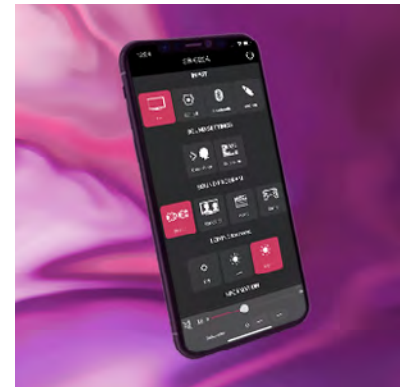

## Game Sound Mode

Yamaha's GAME Sound Mode further emphasizes the localization of specific individual audible effects, enhancing the player environment for an immersive gaming experience. Connection to PC's at low volume can still achieve significant surround sound action.

## Rich Bass Reproduction (Built-in SW, Passive Radiator x2, Bass Extension)

This compact sound bar incorporates a built-in 75mm (3") subwoofer unit and dual passive radiator. In addition, the "Bass Extension" enhances any bass signal to ensure a rich and powerful sound.

## Sound Bar Remote App

With the newly developed Sound Bar Remote App its even easier to control your entertainment. The App can switch contents, sound modes, clear voice and bass extension functions and simple power on / off commands intuitively and easily from your smartphone / tablet.