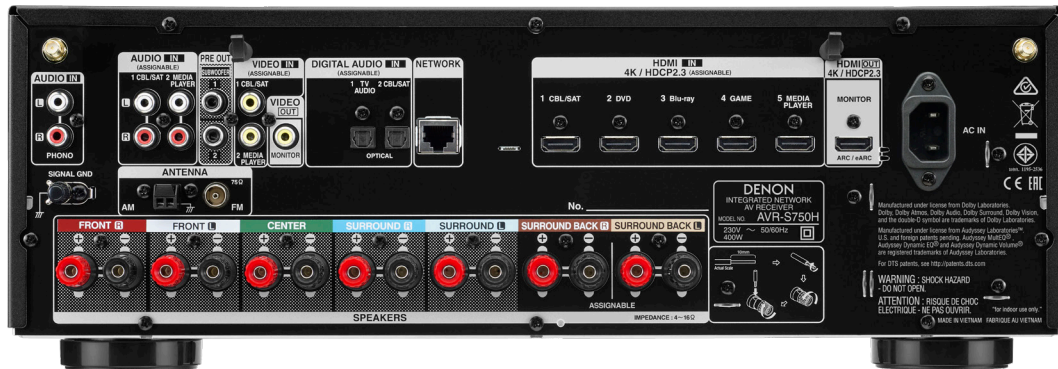

Quick Selects for User-Friendly Audio Tuning

The Denon AVR-S750H front panel features four Quick Select buttons that store your preferred audio settings for each source. Switch between TV audio, Blu-ray, media players and more, and the AVR-S750H adjusts the EQ settings to your preferences for that media source. Use the buttons on the front panel or opt for the same Quick Selects on the AV receiver remote control for faster control. Now allows for one-push all zone stereo mode via Quick Select.

Denon AVR Remote App for Seamless Control

Better control in your back pocket. The free Denon AVR Remote app for iOS and Android makes using the AVR-S750H even easier – adjust volume, turn it on or off, mute the music, select a source or switch to the HEOS app for wireless music streaming. Download the Denon AVR Remote app to your smartphone today. Available for iOS and Android.

Front USB Port for High-Resolution Audio

Discover the incredible fidelity of high-resolution audio tracks with the ability to decode up to 24-bit/192-kHz ALAC, FLAC and WAV lossless files as well as DSD 2.8MHz and 5.6MHz tracks (the audiophile format of SACD) via the front panel USB port and network sources. Or, listen to other popular file types such as MP3. Whether you want to listen to your latest download or soak in the fidelity of audiophile-quality FLAC recordings, you have quick access to your favourite songs.

Technical information	
Number of Power Amps	7
Power output	140 watts per channel (6 ohms, 1 kHz, THD 1%, 1 ch driven) 110 watts per channel (6 ohms, 1 kHz, THD 0.7%, 2 ch driven) 75 watts per channel (8 ohms, 20hz-20kHz, THD 0.08%, 2 ch driven)
Speaker Impedance	4 - 16Ω/ohms
Preamplifier Section	
Input sensitivity/impedance	200 mV
Frequency response	10 Hz - 100 kHz - +1, -3 dB (Direct mode)

S/N Ratio	100 dB (IHF-A weighted, Direct mode)
FM Section	
Tuning frequency range	87.5 - 108 MHz
AM Section	
Tuning frequency range	520 kHz - 1710 kHz
General	
Power supply	AC 230 V, 50 Hz
Power consumption	400 W (Standby 0.1 W, CEC standby 0.5W)
Power consumption No-sound	29 W(ECO Mode On) 39 W(ECO Mode Off)
Dimensions (W x H x D)	434 x 151 x 339 mm
Dimensions (packed)	523 x 232 x 435 mm
Weight	8.6kg
Weight (packed)	10.6kg

Ports			
IN	HDMI (Front 1)	x 5 + 1	
	Composite (video)	x 2	
	Phono	x 1	
	Analogue Audio	x 2	
	Digital Optical	x 2	
OUT	USB (front)	x 1	
	HDMI Monitor	x 1	
	Composite (video)	x 1	
	Audio Pre-out (SW)	x 2	
	Phones	x 1	
EAN	AVRS750HBKE2	4951035069714	Black
	AVRS750HBKE2GB	4951035070024	Black