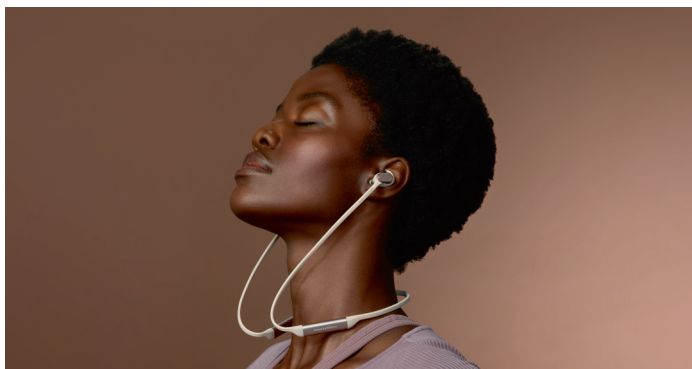

## Small headphones, more drivers

---

The headphones are smaller. The music isn't. Experience music like no other in-ear headphone thanks to a custom designed balance armature driver for crisp highs and a second dynamic driver for the mid's and low's with separate amplifiers for a full, forceful sound. Bowers & Wilkins Hybrid Dual Driver technology is here.